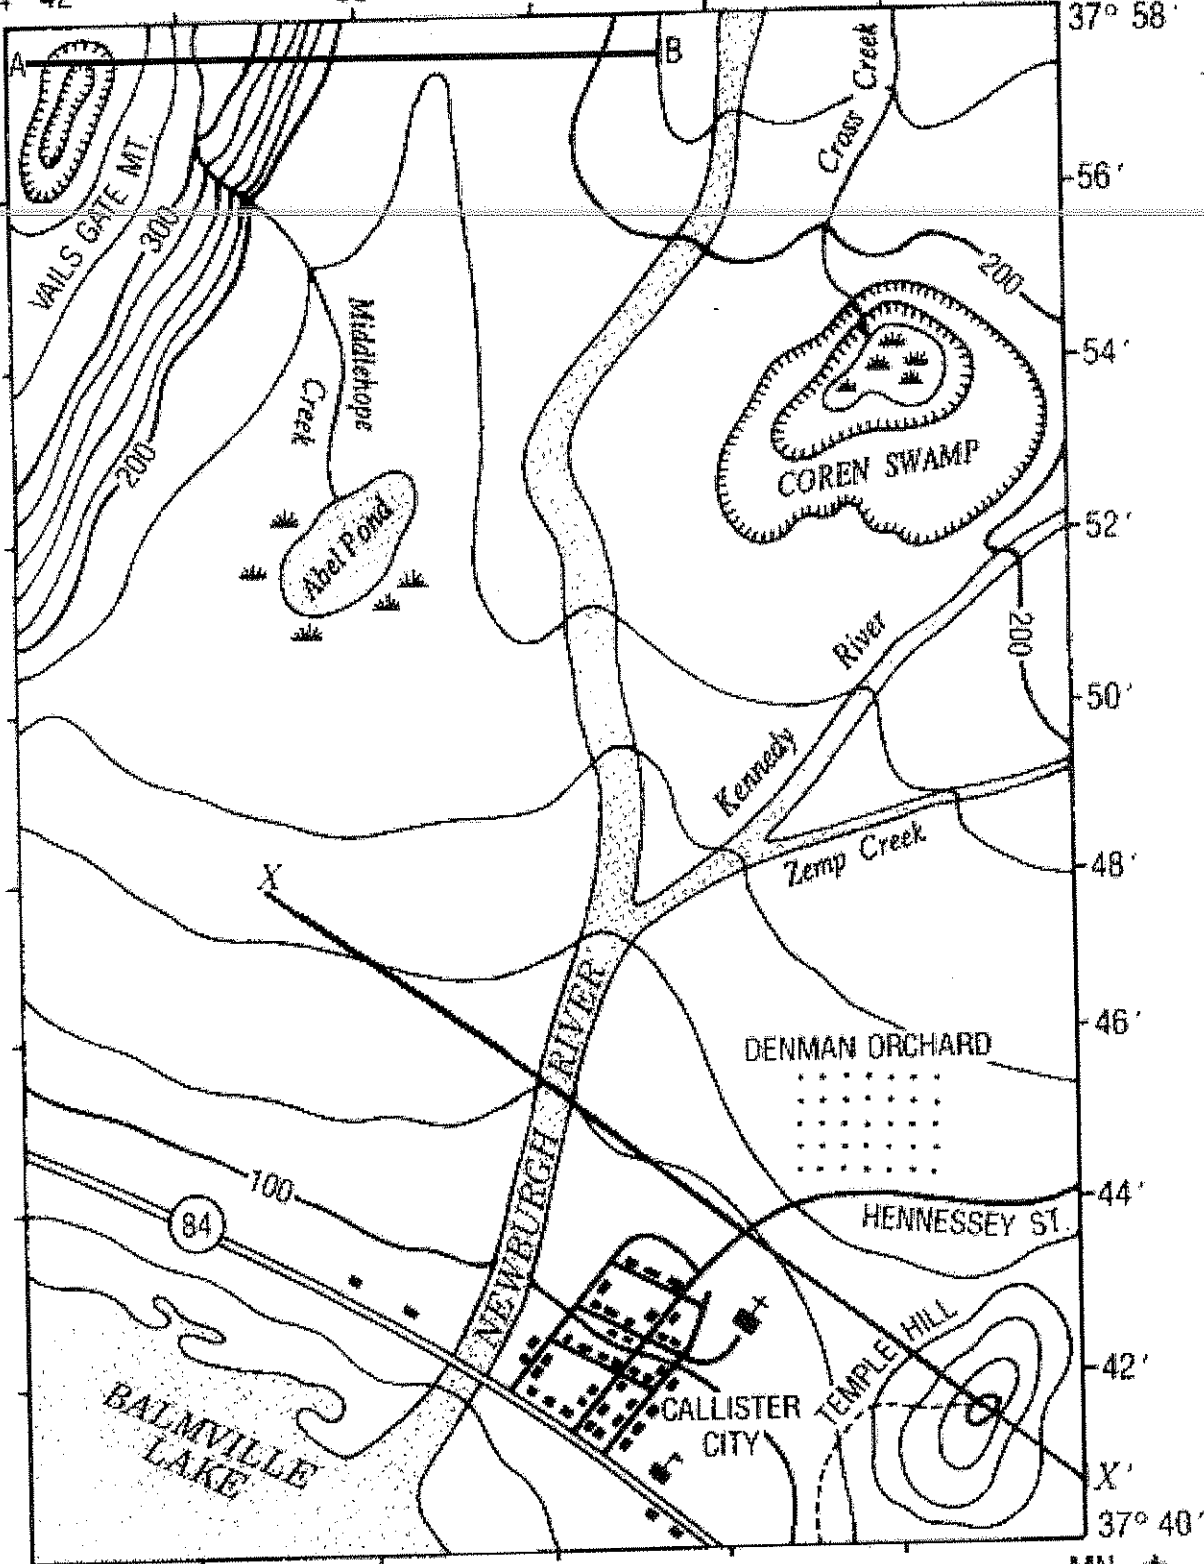

CALLISTER QUADRANGLE

74° 42'

38'

34'

74° 30'

37° 58'

Map Scale

0 1 2 3 4 Miles

- SYMBOLS
- TRAIL
 - BUILDING
 - ☼ SWAMP
 - 🏫 SCHOOL
 - 🌀 DEPRESSION CONTOURS

1:63,360

CONTOUR INTERVAL 20 FEET

MN ★

15°